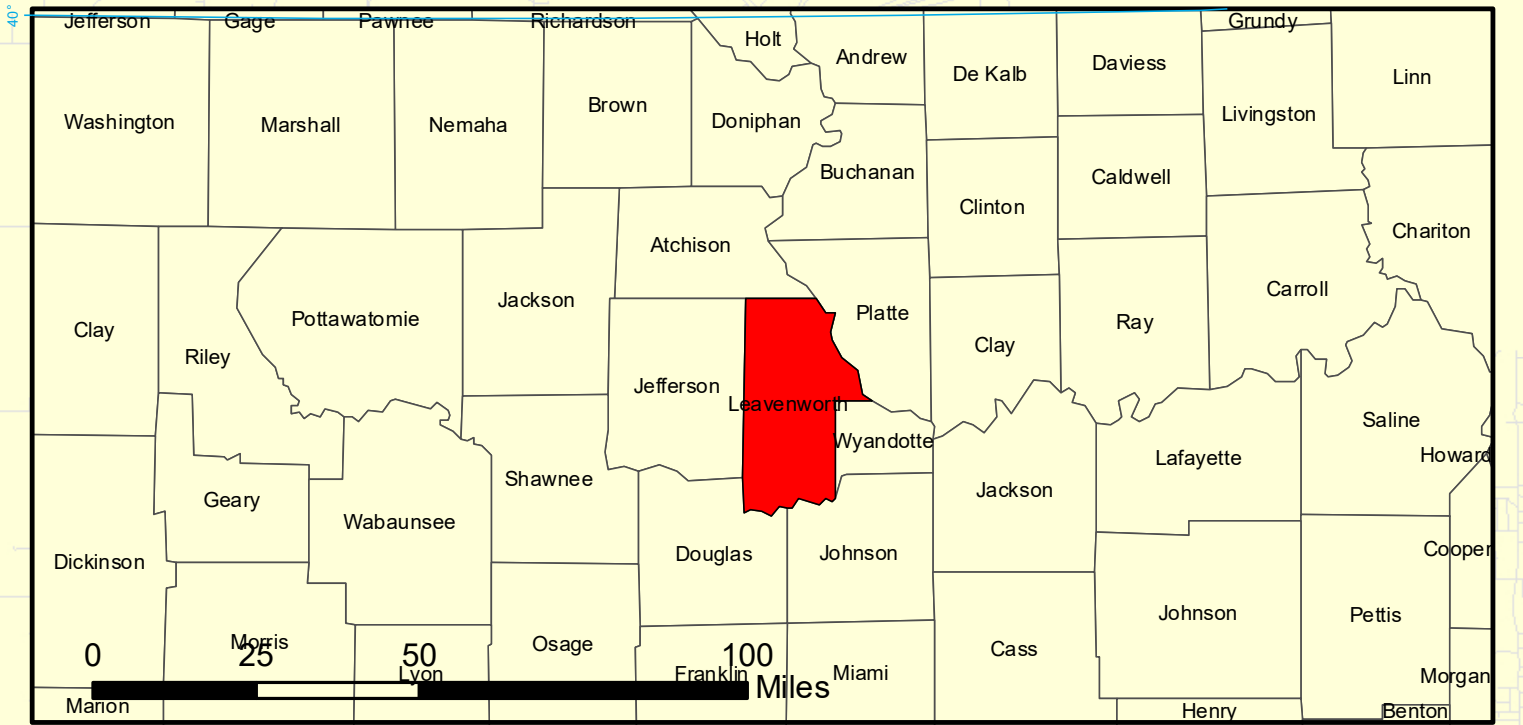

LEAVENWORTH COUNTY KANSAS 2025

Sidewalks Map in Leavenworth County

Legend

Sidewalks

Legend

- City Centerlines
- City Limits
- County Boundary
- Sections
- GRAVEL
- HARD SURFACE
- MINIMUM
- PRIVATE
- State Maintained

Projection: NAD 1983 State Plane Kansas 1501 (US Feet)
 Disclaimer: Map is projected in real-world coordinates.
 However, it is not intended for legal purposes.
 Measurement accuracy is not guaranteed.