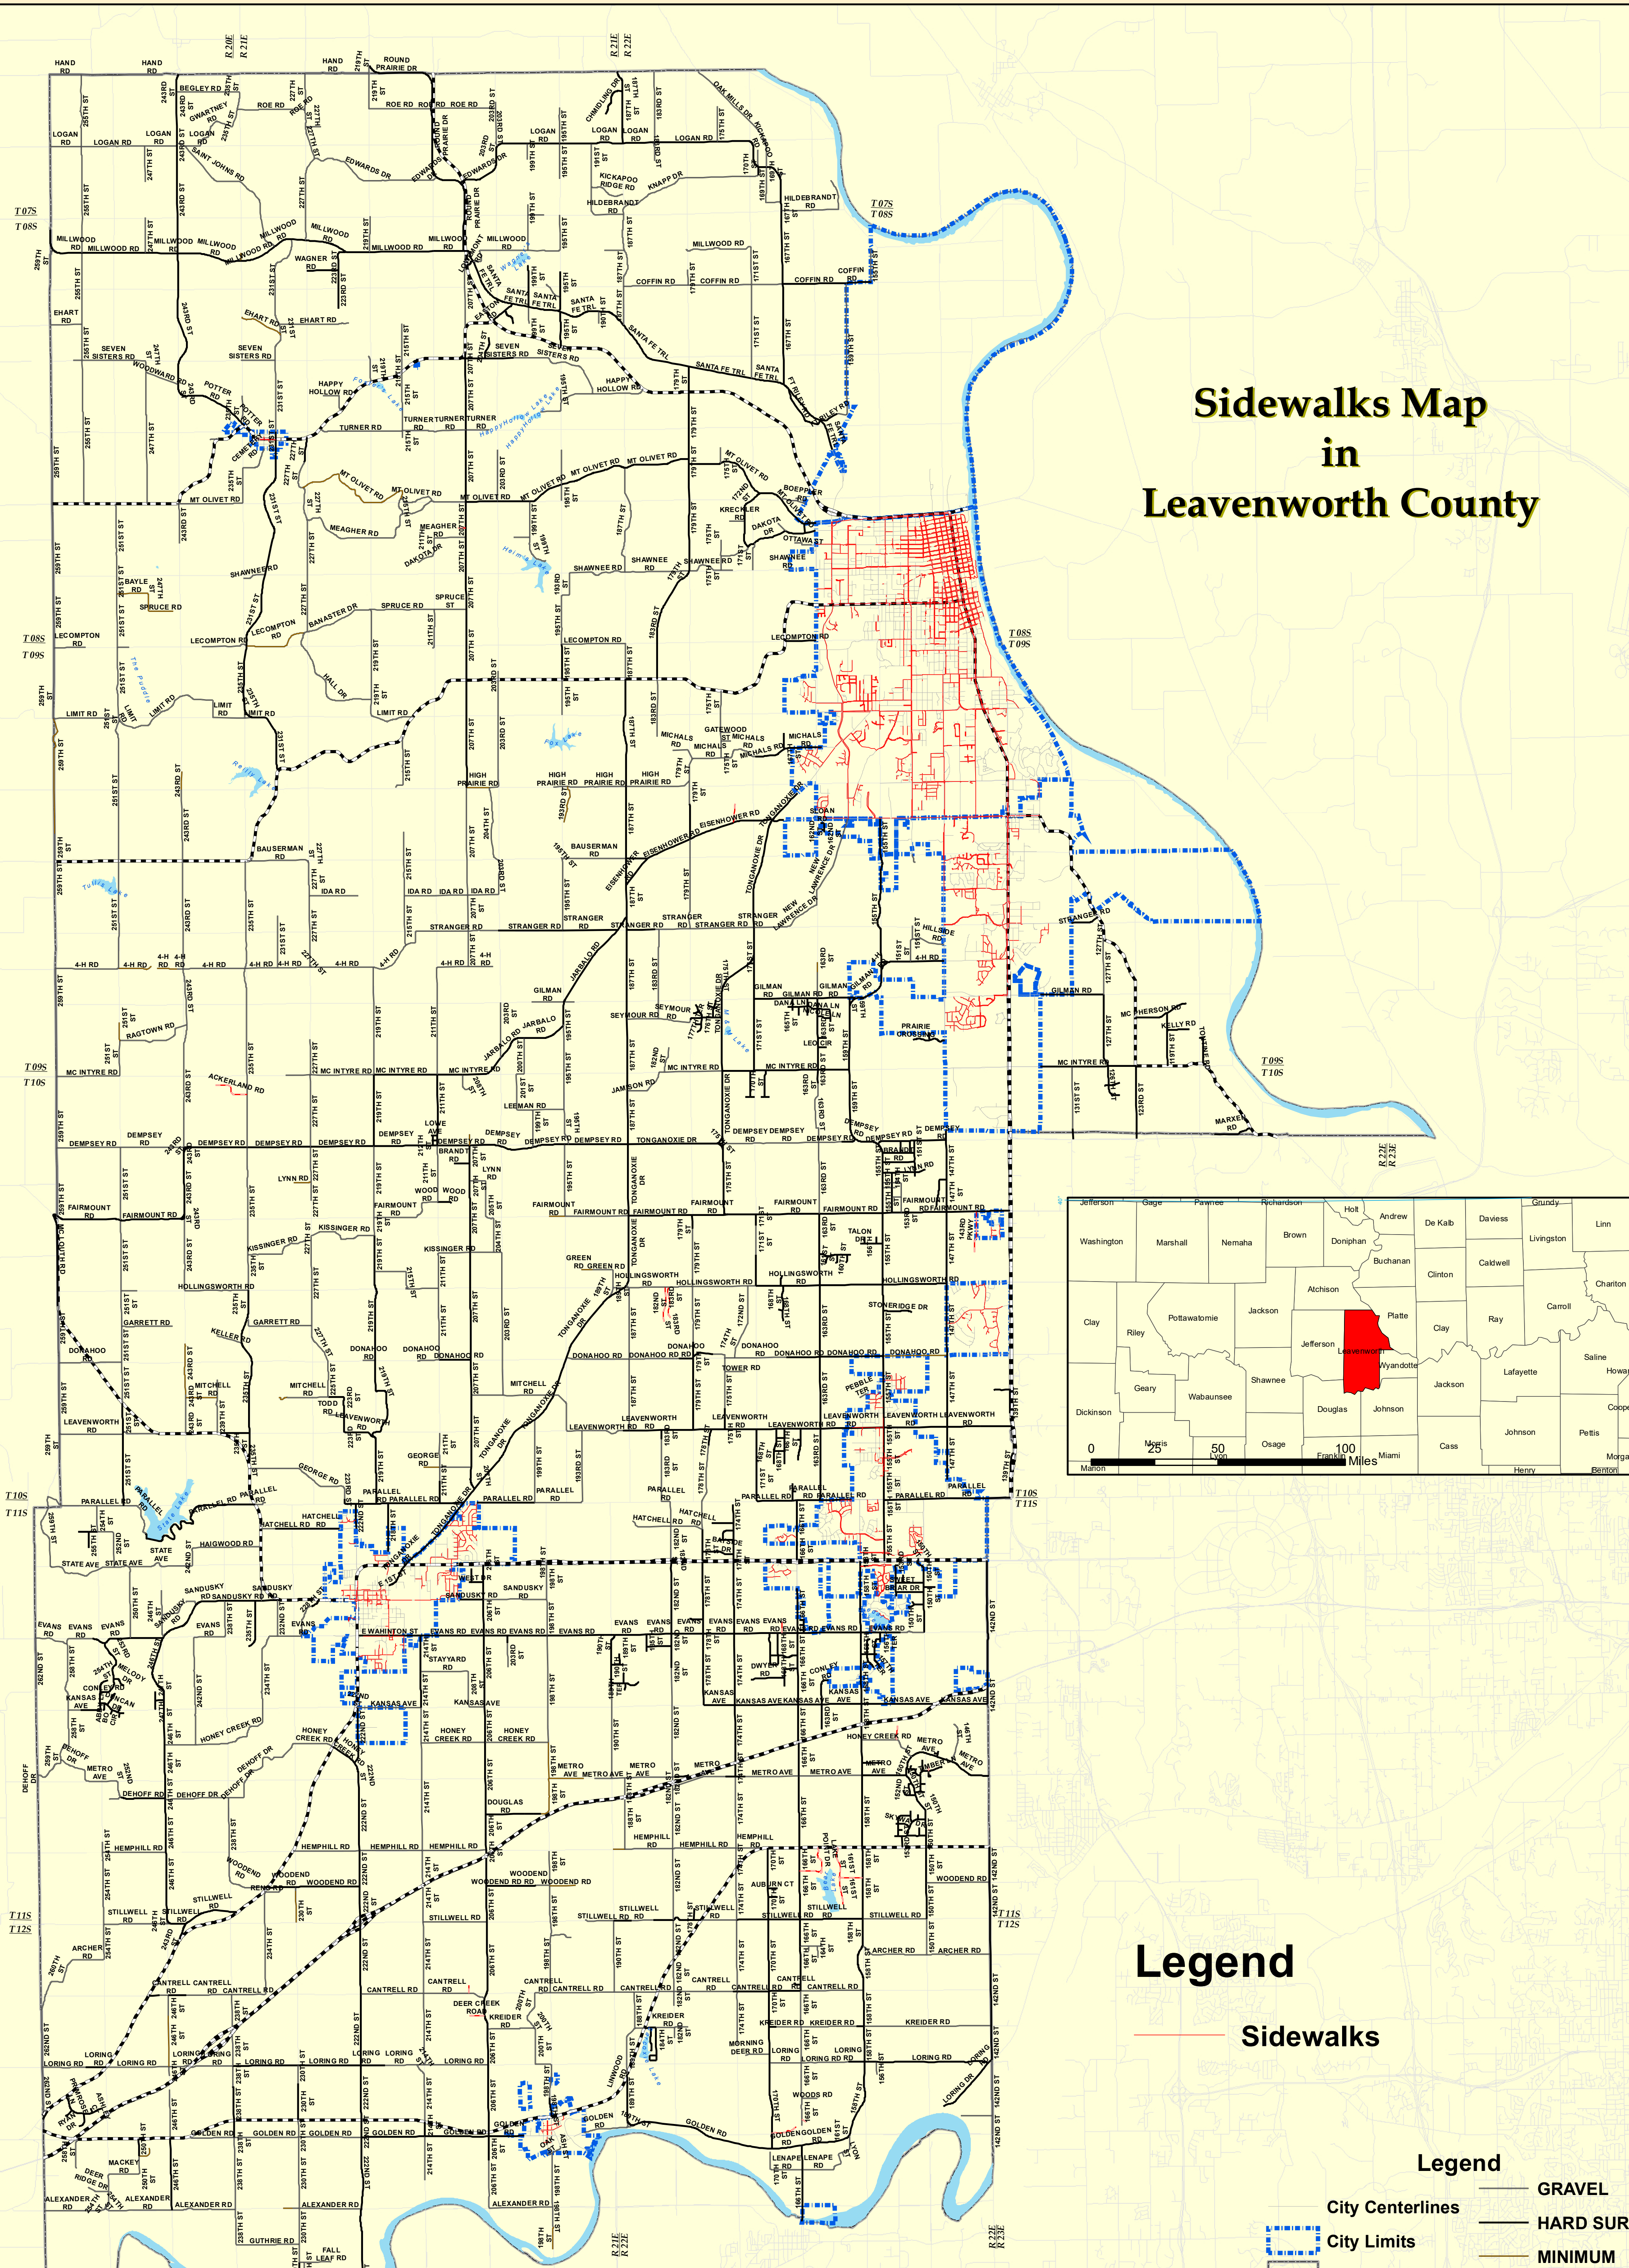

LEAVENWORTH COUNTY KANSAS 2025

Sidewalks Map in Leavenworth County

Legend

Sidewalks

Legend

- City Centerlines
- City Limits
- County Boundary
- Sections
- GRAVEL
- HARD SURFACE
- MINIMUM
- PRIVATE
- State Maintained

Projection: NAD 1983 State Plane Kansas 1501 (US Feet)
 Disclaimer: Map is projected in real-world coordinates.
 However, it is not intended for legal purposes.
 Measurement accuracy is not guaranteed.